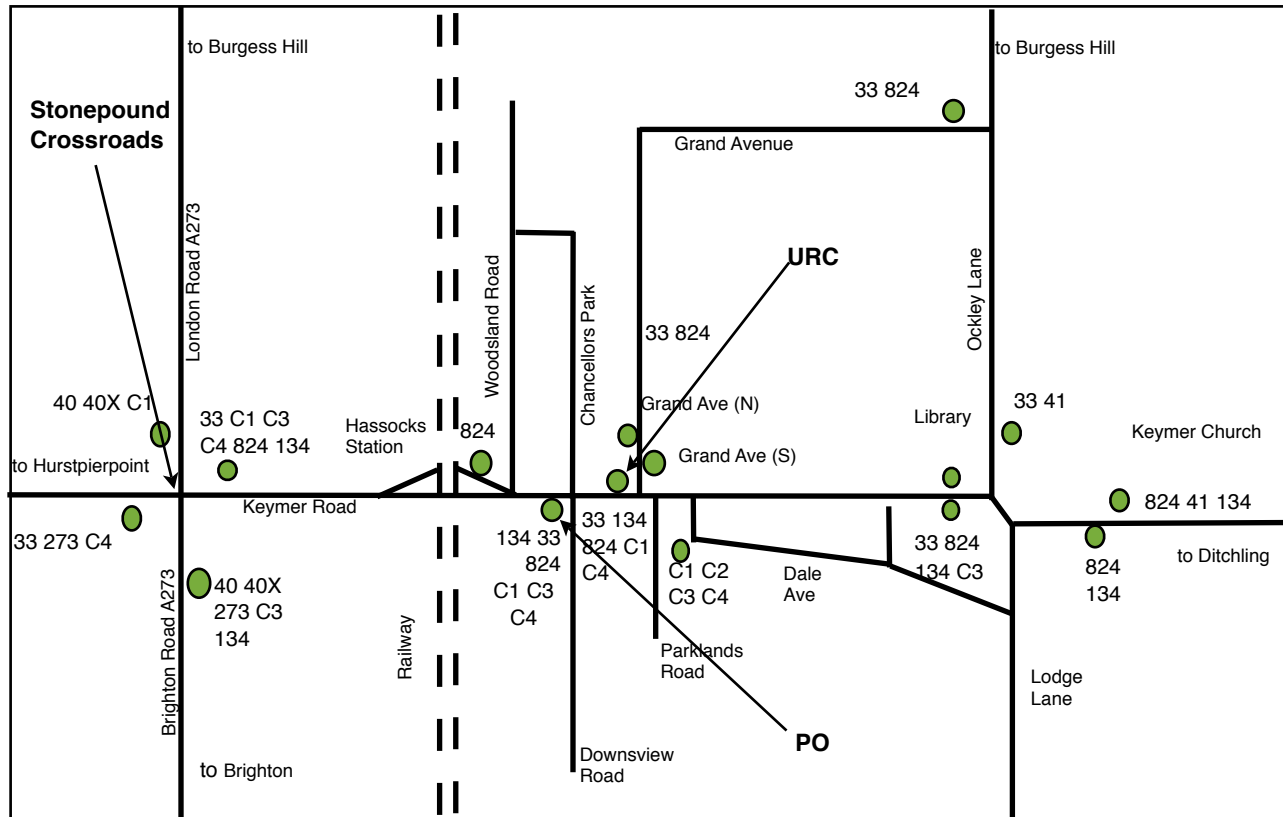

Map of bus stops in Hassocks

The presence of a route number by a stop does not indicate which days it operates or how frequently. Please consult the timetables in this booklet or the detailed route timetables issued by the bus operators.

Albourne

Hassocks to Albourne via Burgess Hill		¹ Grand Ave (N) ²Grand Ave (S) ³Mon Wed Fri only ⁴Tue Thur only					
First bus		33	824	824³	824³	33	33
Hassocks (Grand Ave) Burgess Hill Church Rd		0705 0715	0949¹ 0958	1134² 1151	1244² 1301	1547 1557	1647 1657
Second bus		100	100	100	100	100	100
Burgess Hill Church Rd Albourne		0746 0802	1006 1022	1206 1222	1306 1322	1606 1622	1706 1722
Journey time (mins)		57	33	48	38	35	35

Hassocks to Albourne from Stonepound									Community Bus C4 Tues and Fri		
Bus	273	273	273	273	273	273	273	273	Bus	C4	C4
Hassocks Stonepound Albourne	0716 0729	0910 0923	1110 1123	1310 1323	1505 1518	1652 1705	1810 1823	1916 1929	Hassocks Age Concern Albourne	0930 0941	1145 1156
Journey time (mins)	13	13	13	13	13	13	13	13	Journey time (mins)	11	11